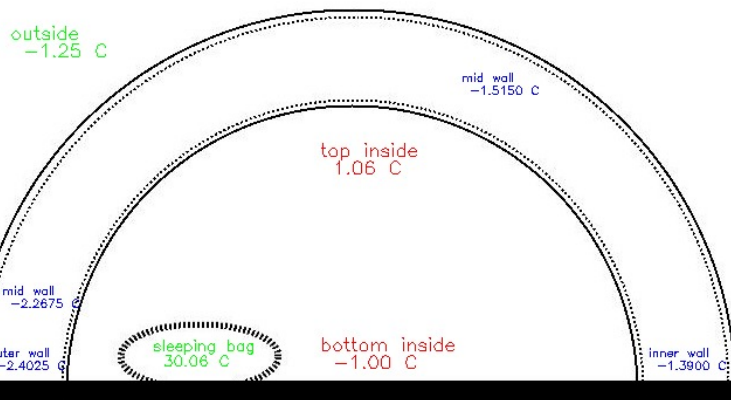

SOCIAL WEB OF THINGS INTERFACE

Ari Keränen

Is the igloo melting?

En tykkääkään · Kommentoi · Näytä kaverisivu · 19 tuntia sitten lähellä paikkaa Grindelwald, Bern

Sinä tykkäät tästä.

House Arkko Snow No.

19 tuntia sitten · Tykkää · 2

House Arkko Snow

Whopping +25 C in the sleeping bag. Are you having a party?

Tykkää · Kommentoi · Jaa · 17 tuntia sitten via House Arkko App ·

House Arkko Snow

Igloo is really warming up inside, +5 wow

Tykkää · Kommentoi · Älä seuraa julkaisua · Jaa · 4 tuntia sitten via House Arkko App ·

Ari Keränen Full igloo info, please

2 tuntia sitten · Tykkää

House Arkko Snow Outside temperature is 1.19 C, inside high 3.56 C and low 3.56 C. Wall temperature in the middle and low is 0.94 C and 0.62 C higher up. Outer part of the wall is at 0.62 C, inner part is at 0.62 C. Sleeping bag is at 0.62 C.

2 tuntia sitten · Tykkää

Kirjoita kommentti...