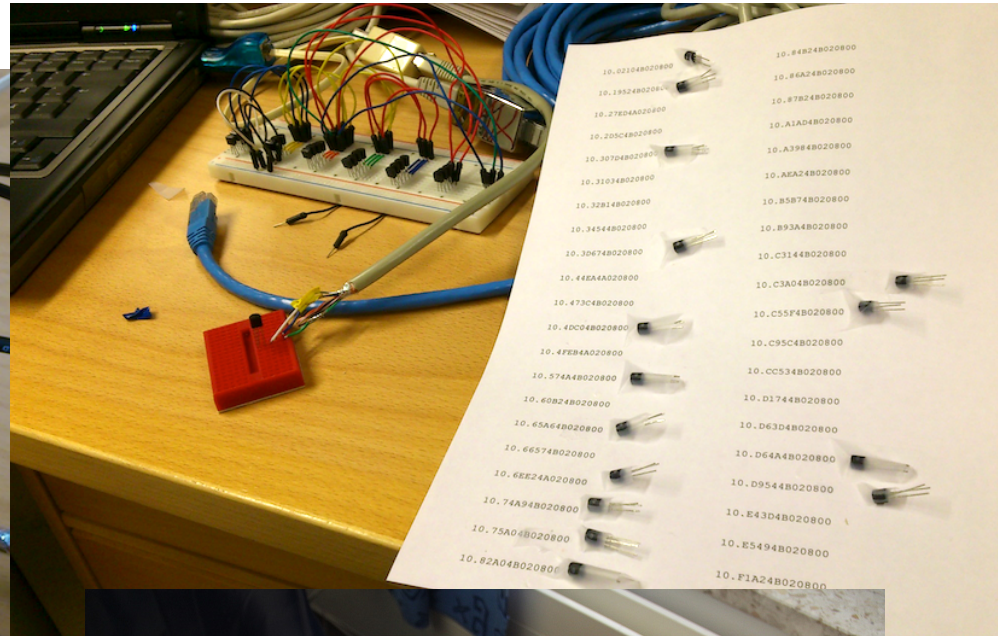

IGLOO SENSORS