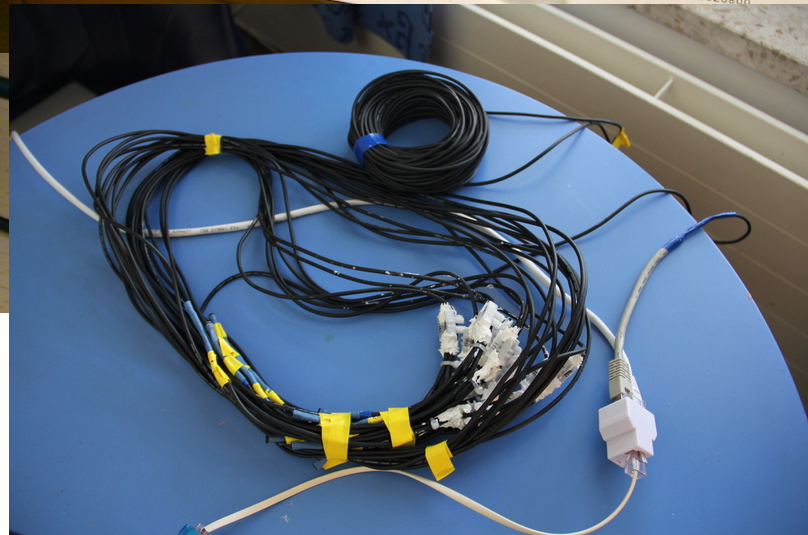

IGLOO SENSORS