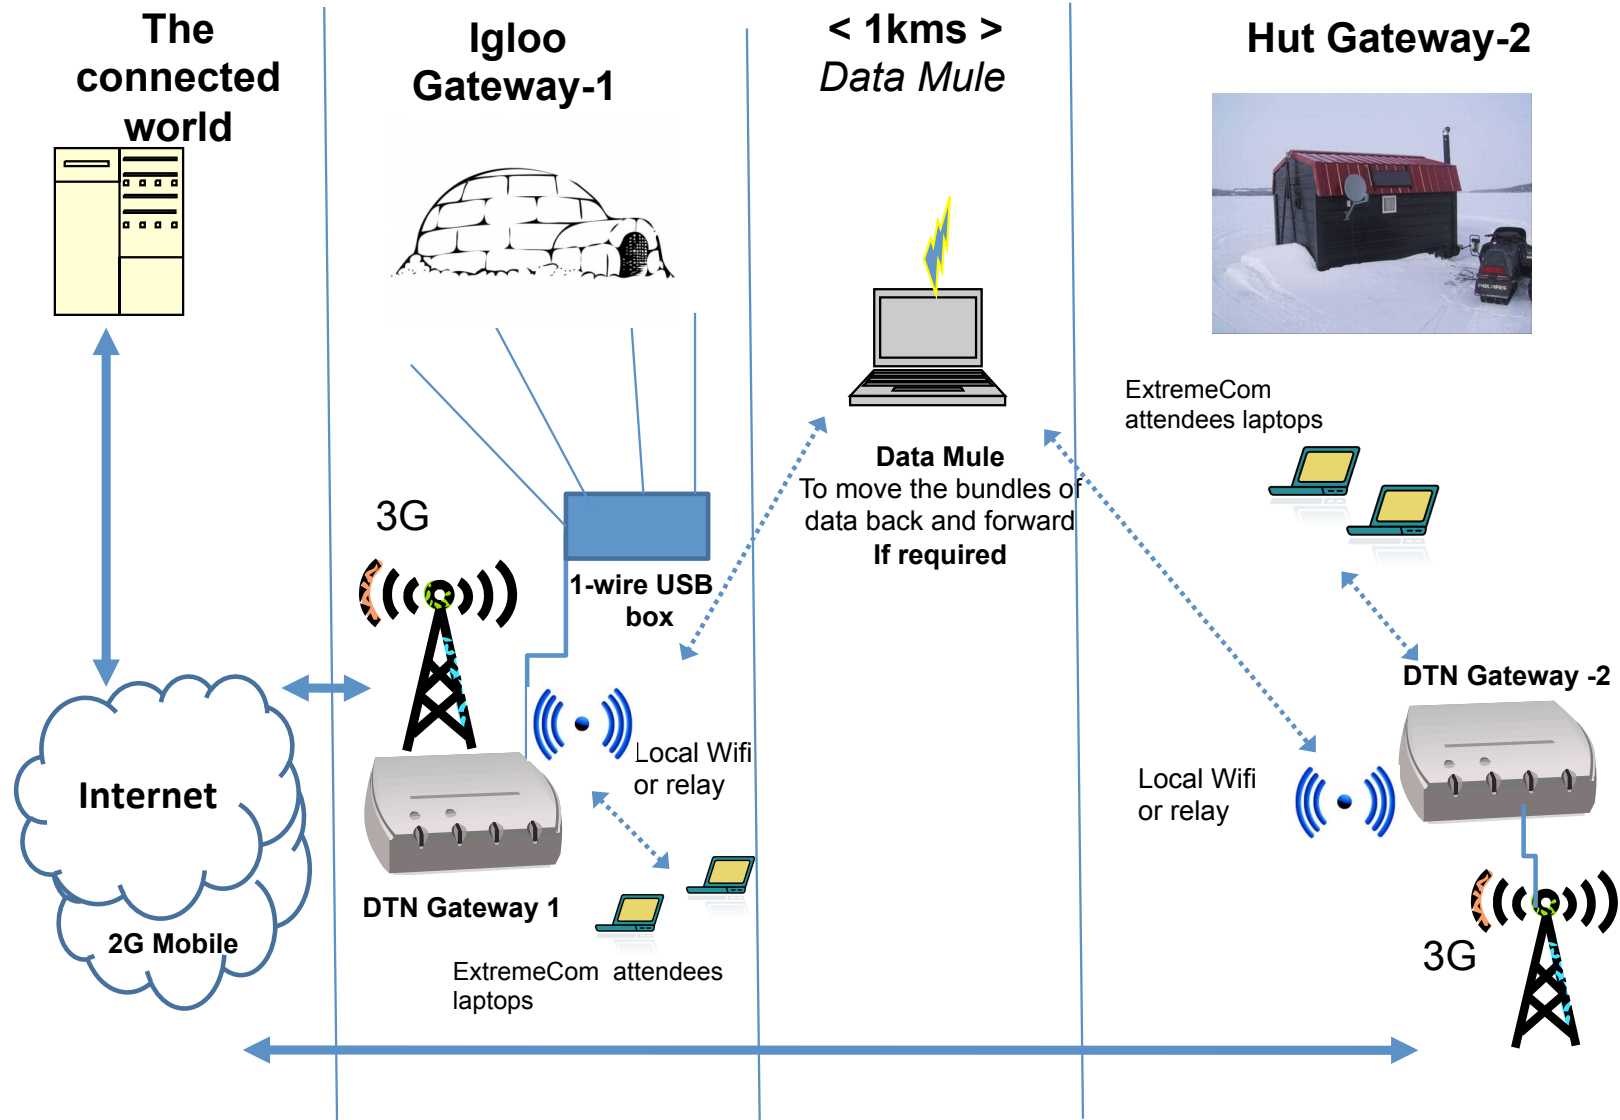

- COTS equipment
 - › 1-wire sensors
 - › General-purpose cabling
- Solar-powered sleepy devices
- Weather-proof hacks

› DTN transport

- Publishing sensor data to the Internet

› Social Web Of Things interface

Kirjoita kommentti...

THE SETUP

SENSORS

- › Igloo temperature sensors
- › Snowpack height and temperature sensors
- › DTN router

DTN TRANSPORT

SOCIAL WEB OF THINGS INTERFACE

facebook Haku

Jari Arkko
Muokkaa profiilia