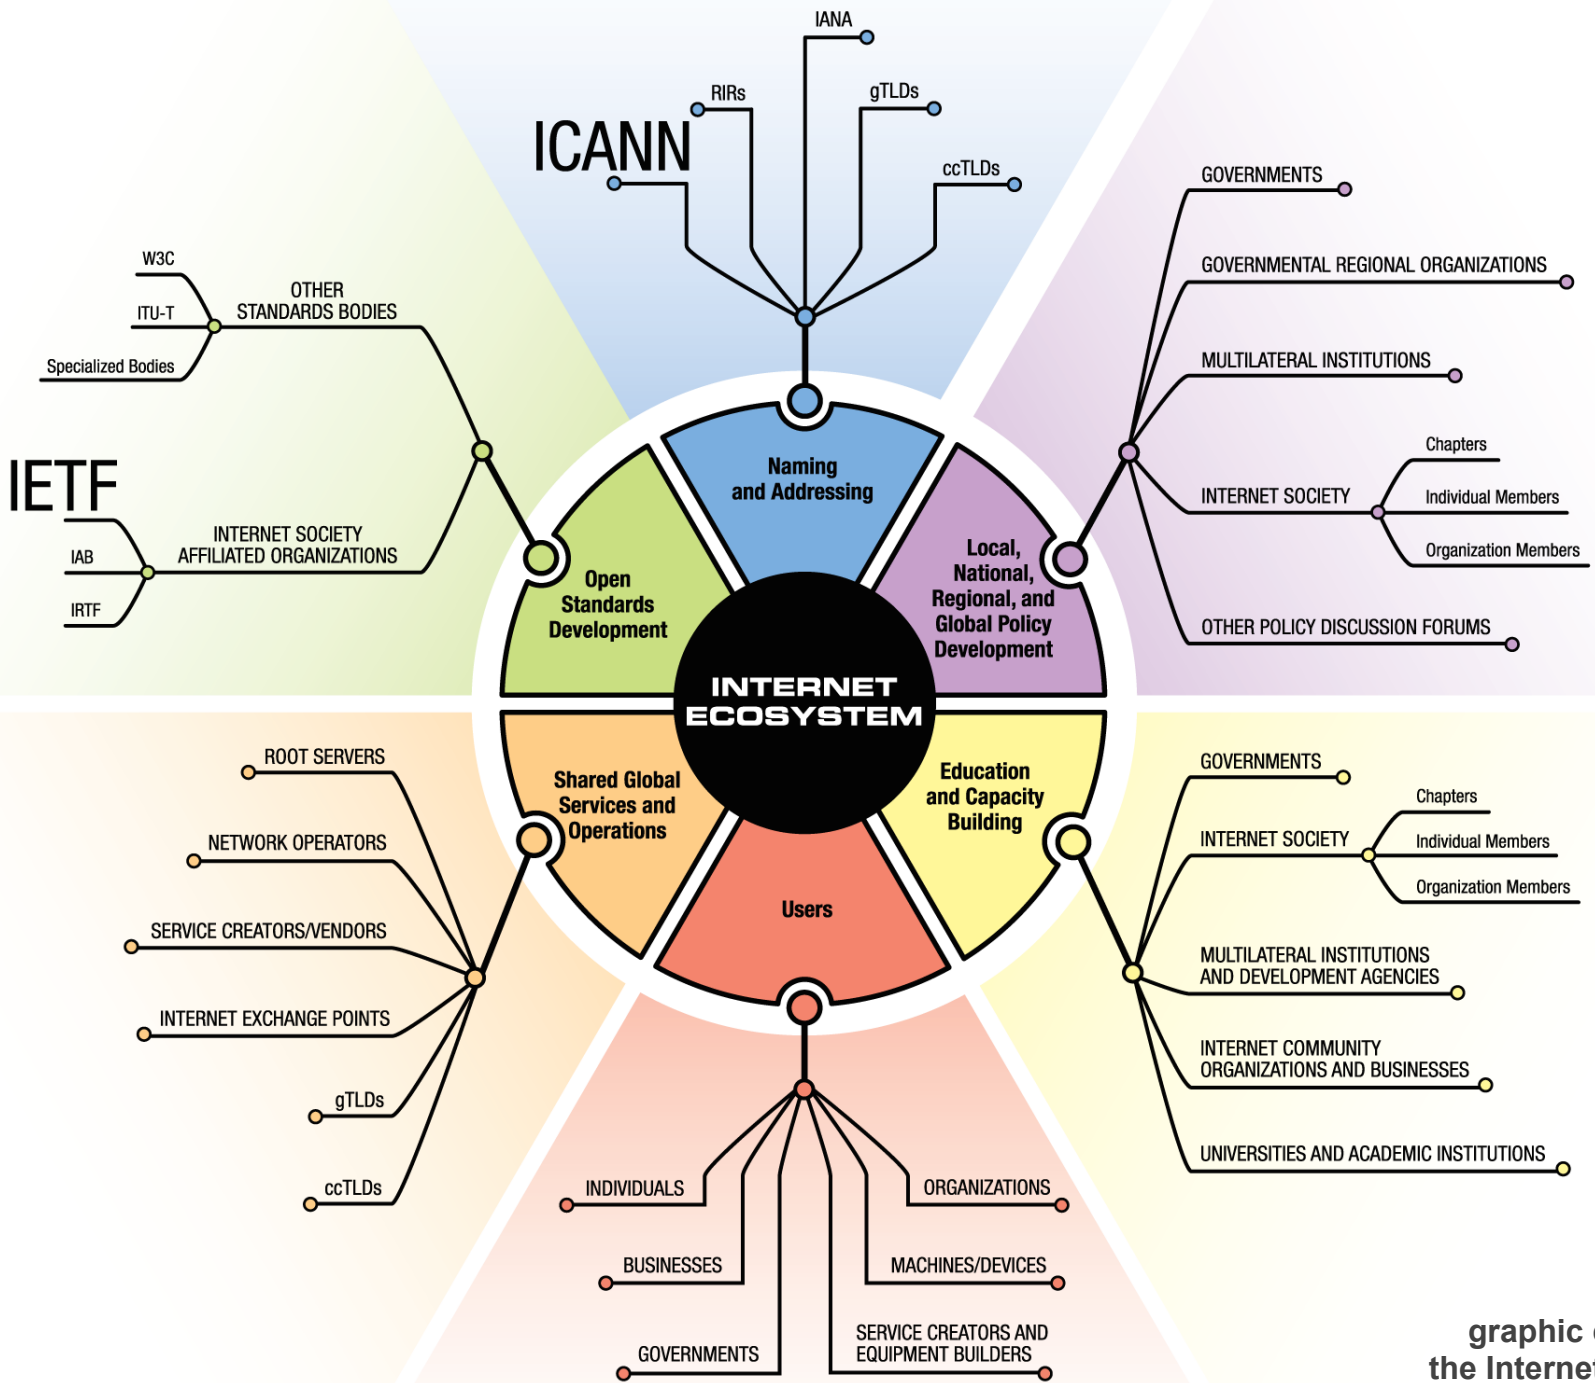

**I E T F<sup>®</sup>**

**The Internet Engineering Task Force**  
**Making the Internet Work Better**

**Jari Arkko**

IETF Chair

graphic courtesy  
the Internet Society

*since 1986*

**THE  
INTERNET ENGINEERING  
TASK FORCE**

*[www.ietf.org](http://www.ietf.org)*

# Permissionless Innovation

## Current work includes:

- Internet of things
- Privacy and trust
- Web-based communication