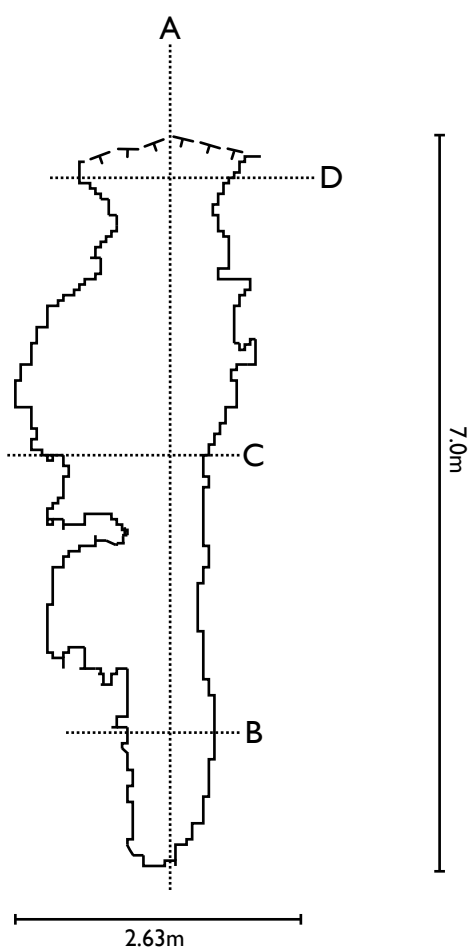

Kalkkikallion ketunluola

Location: Kalkkikallion luonnonsuojelualue, Vantaa, Suomi

Coordinates: N 60.276416 E 25.065827

Length: About 7.0m, based on measurement of the 3D model in Blender

Survey: Jari Arkko with iPhone 12 Pro on September 4, 2022

Map: Made with Cave Outliner v0.6.0 on September 5, 2022, with some manual edits

Cross-section A

Cross-section B

Cross-section C

Cross-section D