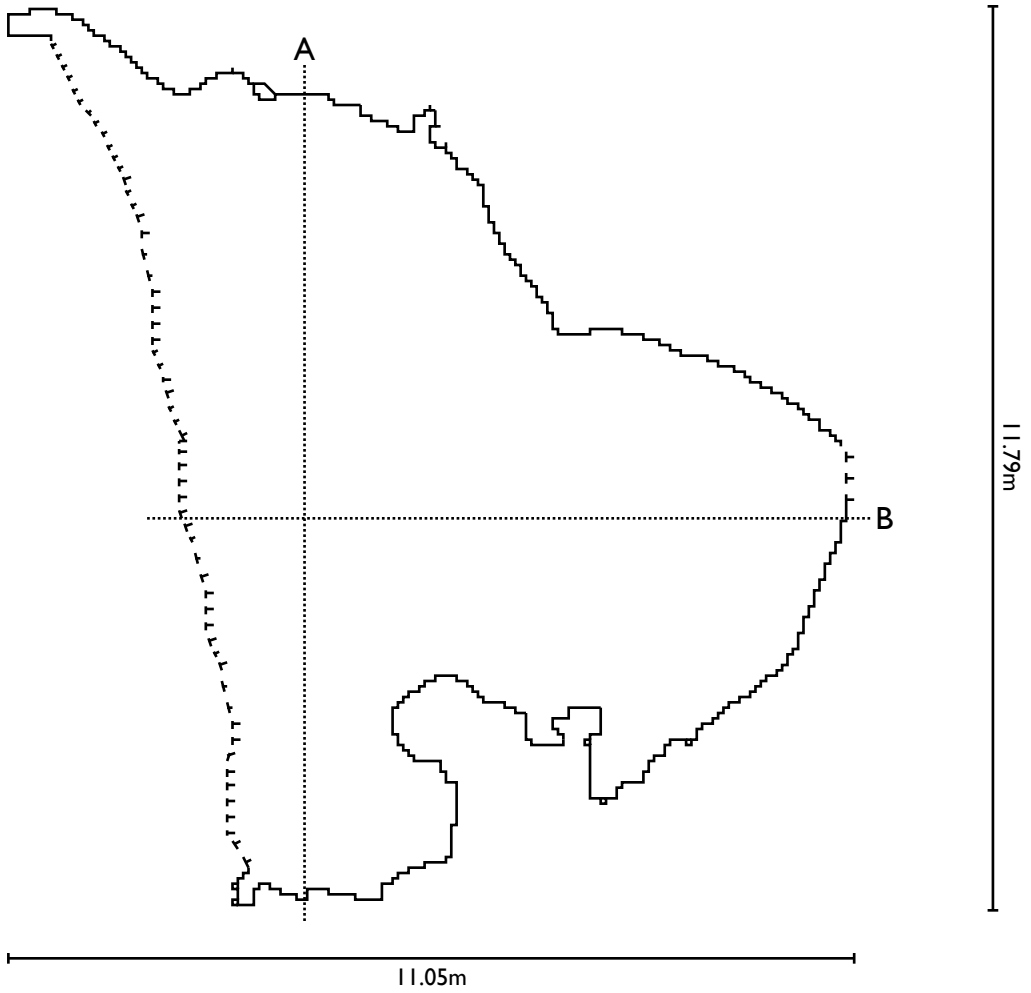

# Piccola Grotta Neolitica al Lago

Location: Castel Gandolfo, Italy

Coordinates: N 41.758336 E 12.671467

Survey: Jari Arkko with iPhone 12 Pro on November 25, 2023

Map: Made with Cave Outliner v0.6.0 on December 2, 2023

Length: 11 m per the surveyer

Cross-section A

Cross-section B