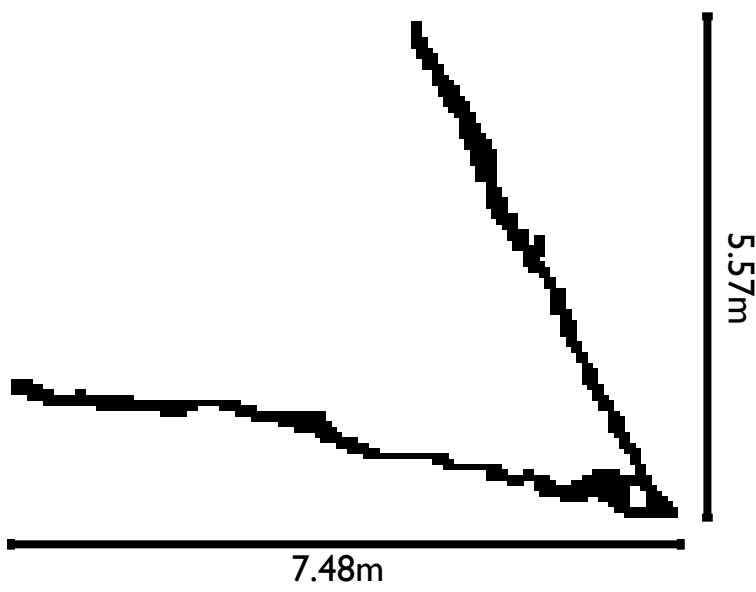

# Hyvinkään-Usminkallion-Lippaluola

Location: Hyvinkää, Suomi

Coordinates: N 60.65167928 E 24.78369635

Length: 25 meters, per surveyor's estimate

Survey: Jari Arkko with iPhone 12 Pro on May 18, 2024

Map: Made with Cave Outliner v0.6.0 on May 19, 2024

Note: Drip line below drawn only approximately

### Cross-section A