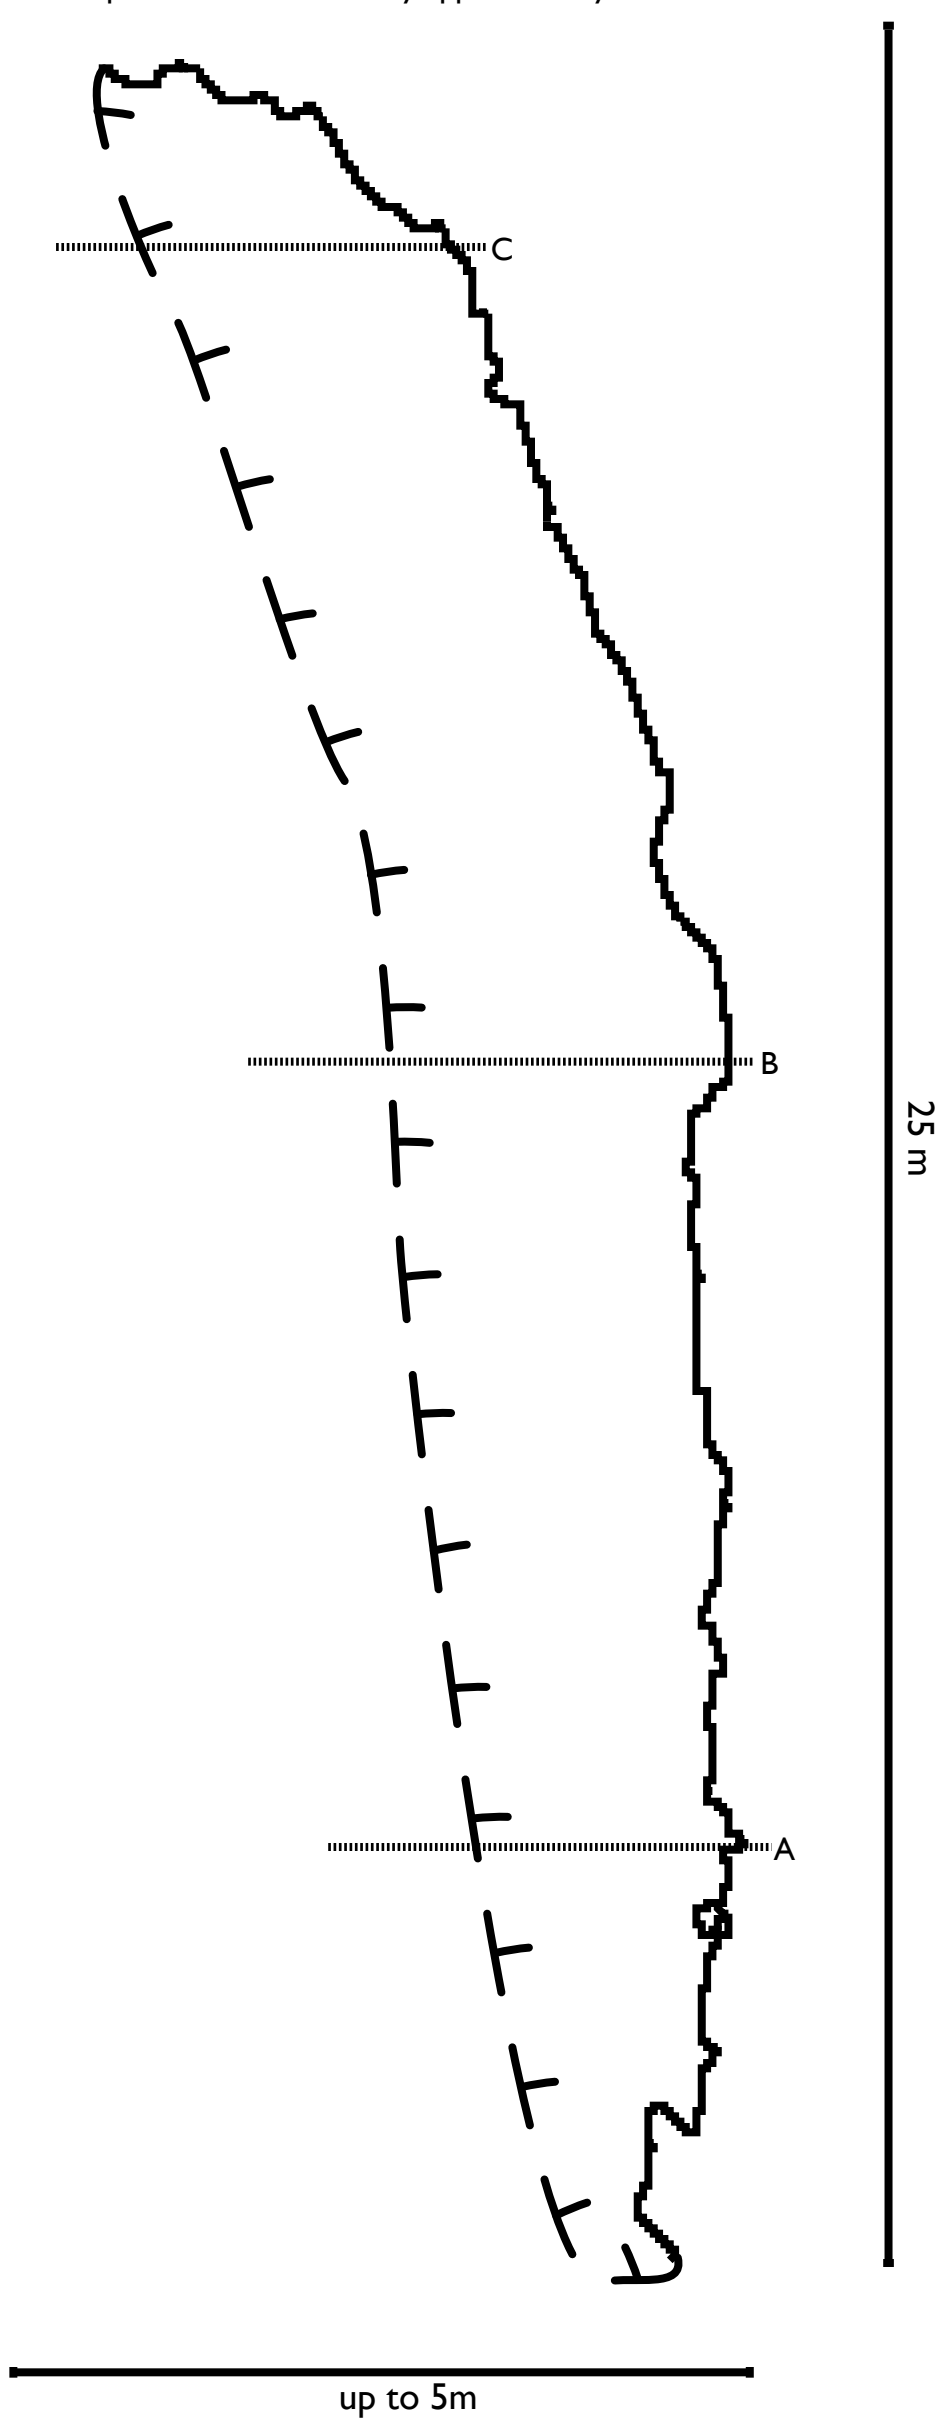

# Hyvinkään-Usminkallion-Lippaluola

Location: Hyvinkää, Suomi

Coordinates: N 60.65167928 E 24.78369635

Length: 25 meters, per surveyor's estimate

Survey: Jari Arkko with iPhone 12 Pro on May 18, 2024

Map: Made with Cave Outliner v0.6.0 on May 19, 2024

Note: Drip line below drawn only approximately

### Cross-section A

### Cross-section C