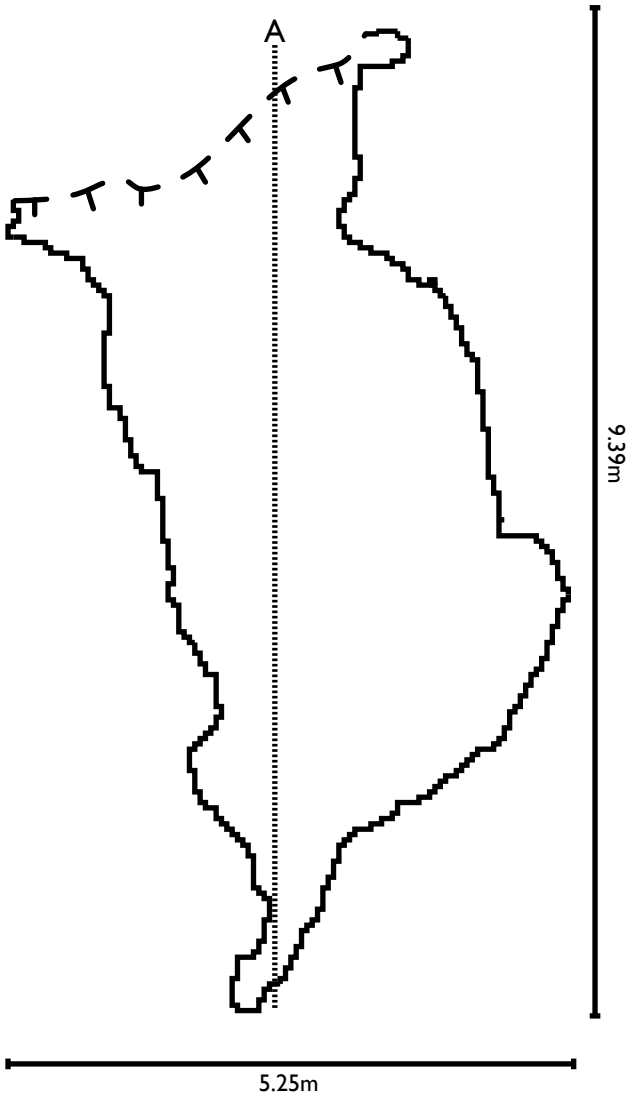

# Jeskyně Postojna první boční jeskyně

Location: Mírová pod Kozákovem, Czechia

Coordinates: N 50.599160 E 15.209729

Survey: Jari Arkko with iPhone 12 Pro on July 12, 2022

Map: Made with Cave Outliner v0.5.1 on July 17, 2022 (with some manual corrections)

Cross-section A